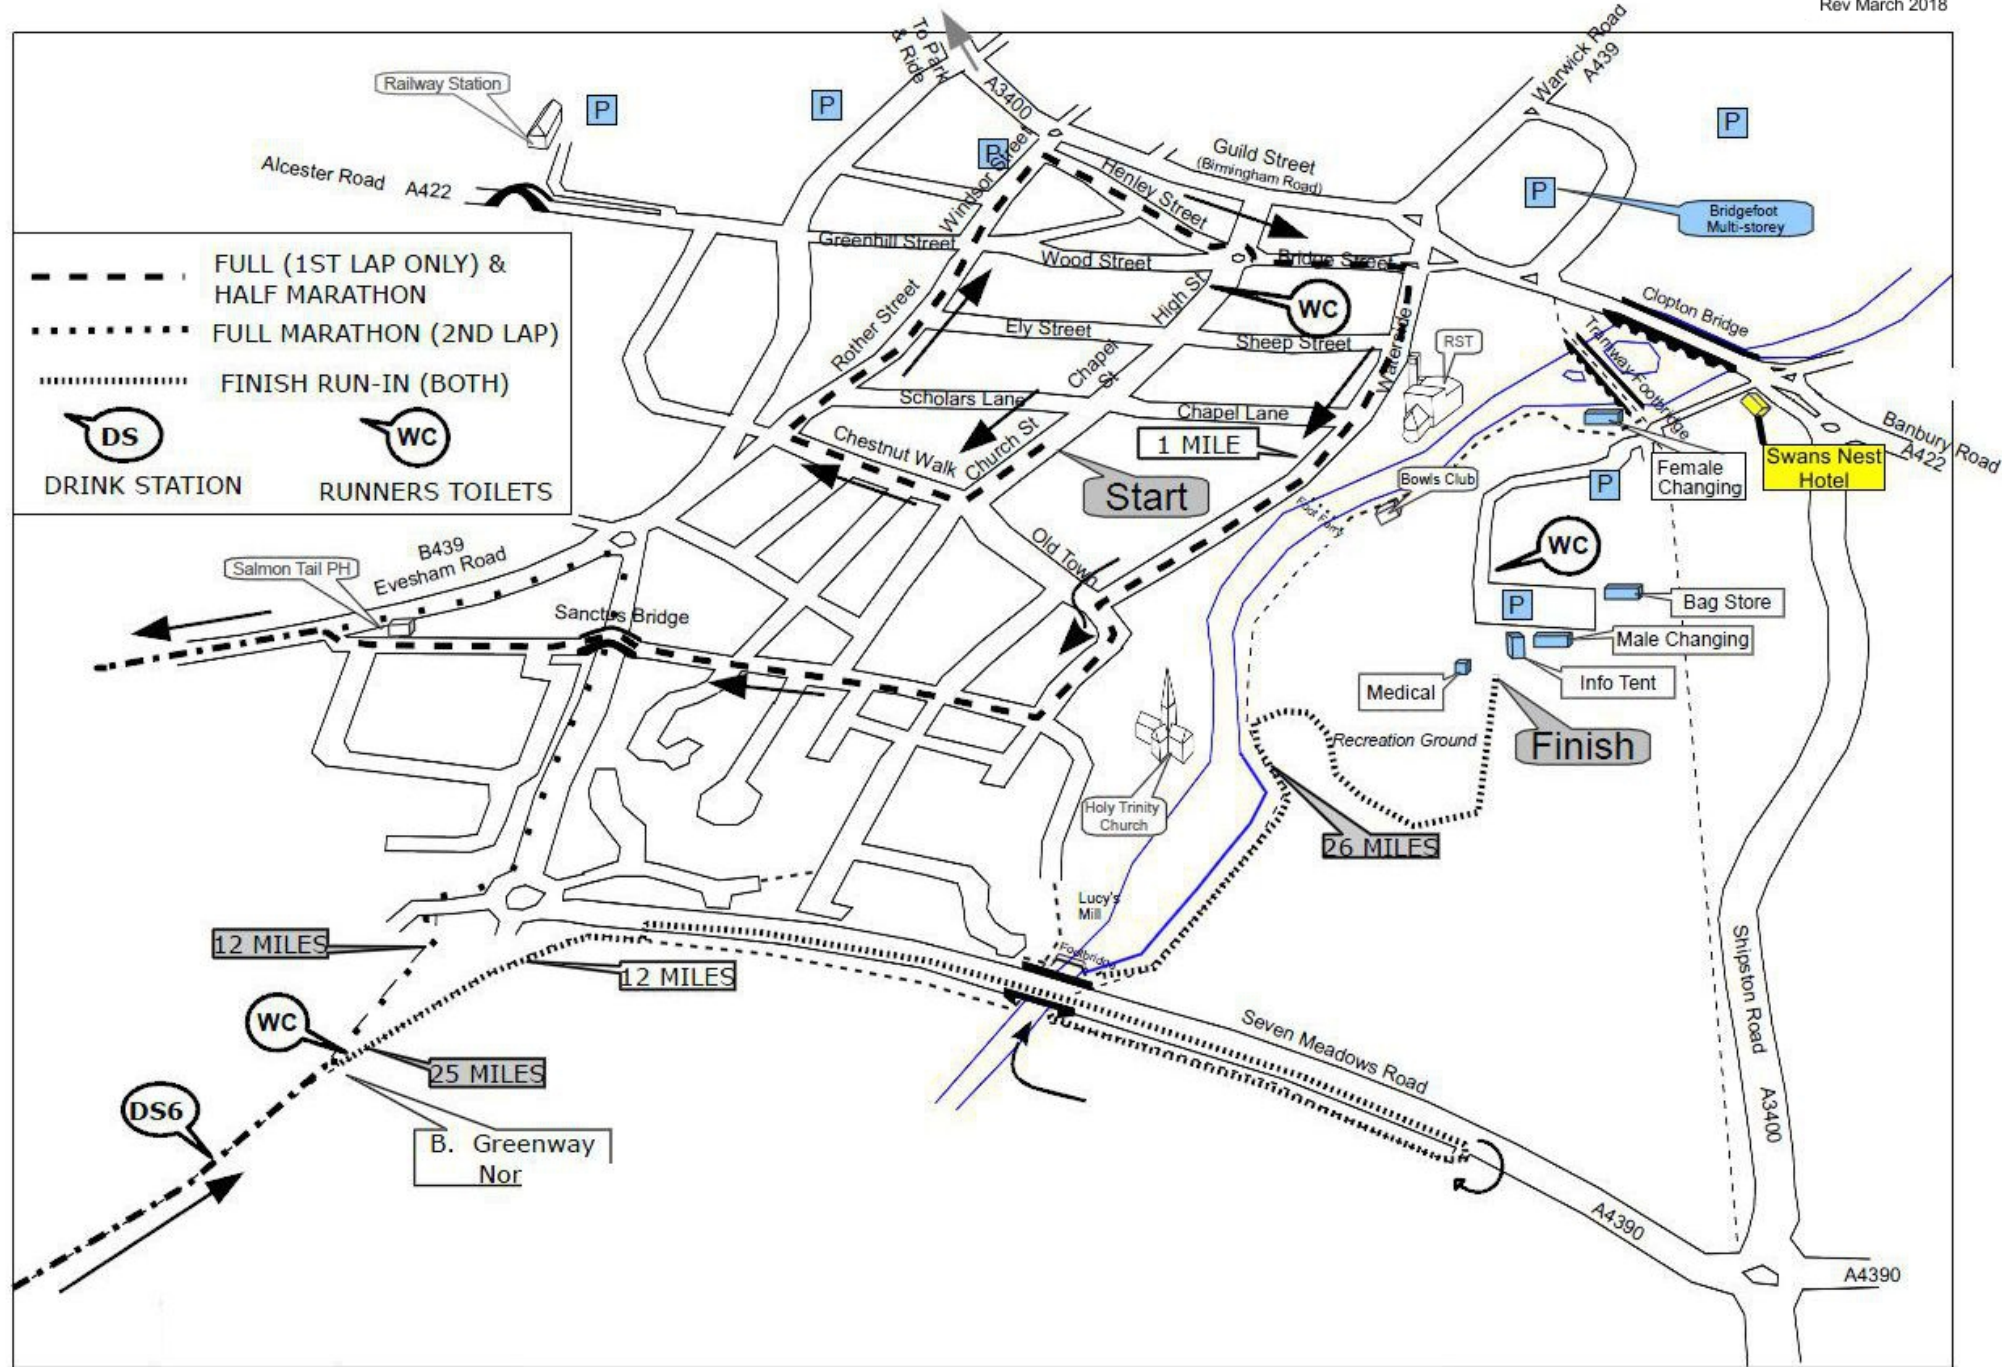

ROTARY

SHAKESPEARE MARATHON SHAKESPEARE HALF MARATHON

TOWN CENTRE MAP

Rev March 2018

- - - - - FULL (1ST LAP ONLY) & HALF MARATHON
 FULL MARATHON (2ND LAP)
 - FINISH RUN-IN (BOTH)

DRINK STATION RUNNERS TOILETS

12 MILES

12 MILES

25 MILES

26 MILES

Start

Finish

1 MILE

Swans Nest Hotel

Salmon Tail PH

B439 Evesham Road

Sanctus Bridge

Holy Trinity Church

Lucy's Mill

Seven Meadows Road

Shipston Road

A4390

Chestnut Walk

Salmon Tail PH

B439 Evesham Road

Sanctus Bridge

Holy Trinity Church

Lucy's Mill

Seven Meadows Road

Shipston Road